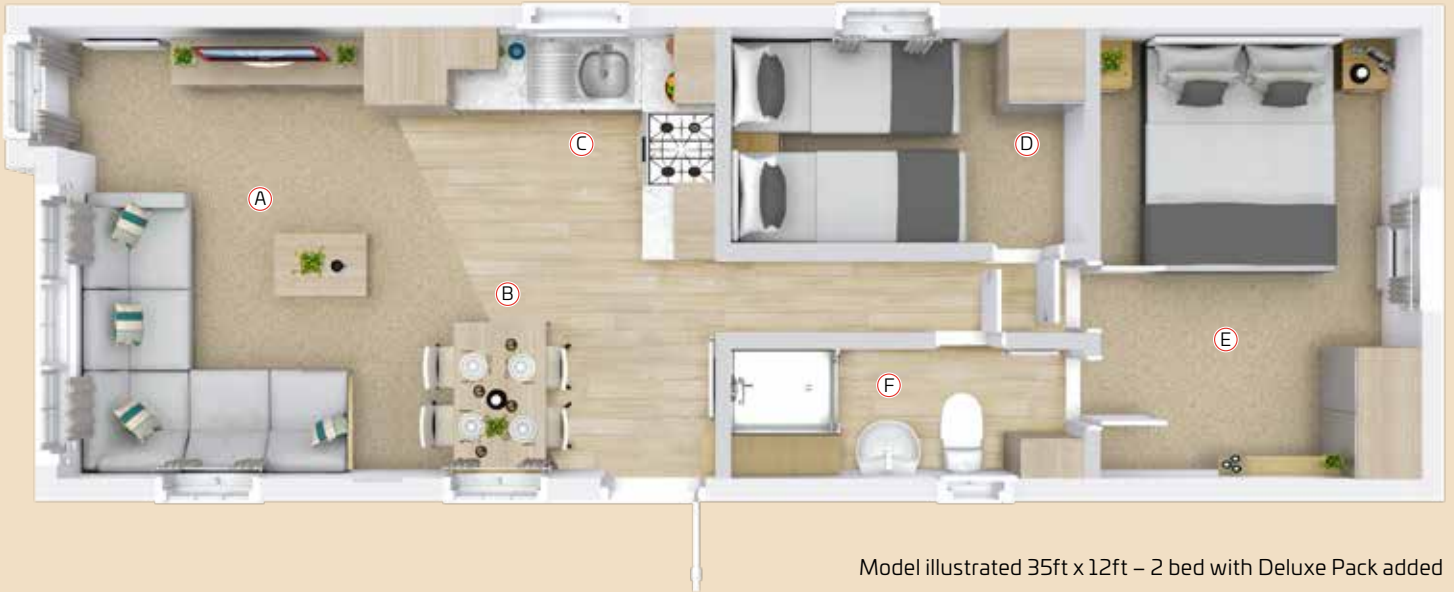

Model illustrated 35ft x 12ft – 2 bed with Deluxe Pack added

A Lounge with L-shaped seating and integrated TV cabinet with storage.

B Dining Area with fixed dinette and bench style seating which can be upgraded to 4 freestanding dining chairs.

C Kitchen with oven and grill and cooker hob splashback.

D Twin Bedroom with 2 single beds and ample storage

E Master Bedroom with double bed and fitted wardrobes.

F Main Bathroom with shower cubicle, wash basin and WC.