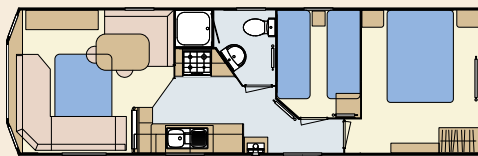

32 x 10 – 2 bedroom/6 berth